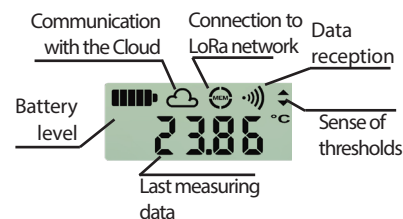

Freezer Standard version

Incubator version

FT 11804 EN A